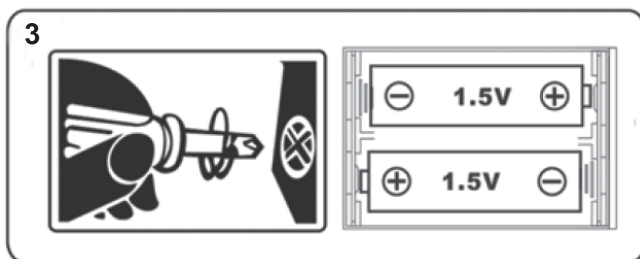

INSTRUCTIONS FOR ASSEMBLY AND SAFETY USE

ATTENTION! FOLLOW THOROUGHLY THE RECOMMENDATIONS AND CONSEQUENCE FOR USE OF THE PRODUCT IN THIS INSTRUCTION MANUAL! **ATTENTION!** CHECK THE SECURITY OF FIXING AFTER PERFORMING ANY OPERATION!

1 – ADJUSTING THE HEIGHT OF THE HANDLE

2 – FOLDING AND UNFOLDING OF THE TOY

3 – BATTERIES

4 – FUNCTIONS