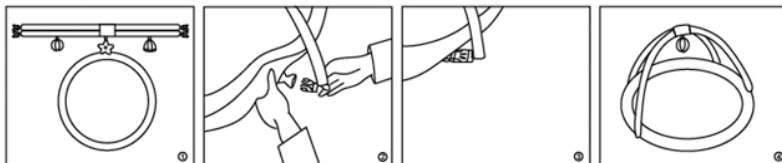

10. The safety of this product and the materials used in its production is guaranteed and certified with test reports. The safety is guaranteed by the producer only as the product is supplied. Each change can cause serious injuries.
11. Do not use the poly bag to carry babies, children or other products. This bag is not a toy and it is not intended for play.
12. Use the poly bag only by its purpose – to store or catty this playmat. It can be dangerous in case children have access to it. Keep it in safe place to avoid injuries or suffocation.

INSTRUCTION FOR ASSEMBLY THE ARCHES AND TOYS. CARE AND MAINTANANCE

Assemble both arches to the playmat via plastic clips. Make sure they are well fixed before usage. Plastic hooks on the toys can be opened, which makes them easy to attach and clean. When you attach the toys to the arches, the hooks must be fully closed. If you find broken or damaged parts of playmat or toys, discontinue the usage, until the problem is solved.

Do not store this playmat for a long period of time in wet environment, near sources of heat or under direct sunlight.

Playmat and toys are washable by hand in warm water up to 30°C and with mild detergent for babies' clothes.

Do not wash playmat in washing machine! Make you have rinsed the playmat and toys very well before let them dry!

Arches can be cleaned with soft damp towel and mild soap.

Do not use abrasive, bleach, alcohol or other aggressive detergents.

After cleaning or washing all parts of playmat must be fully dry before further usage or storage.

Used materials: textile – 100% cotton and 100% polyester; padding – 100% polyester.

CHIPOLINO